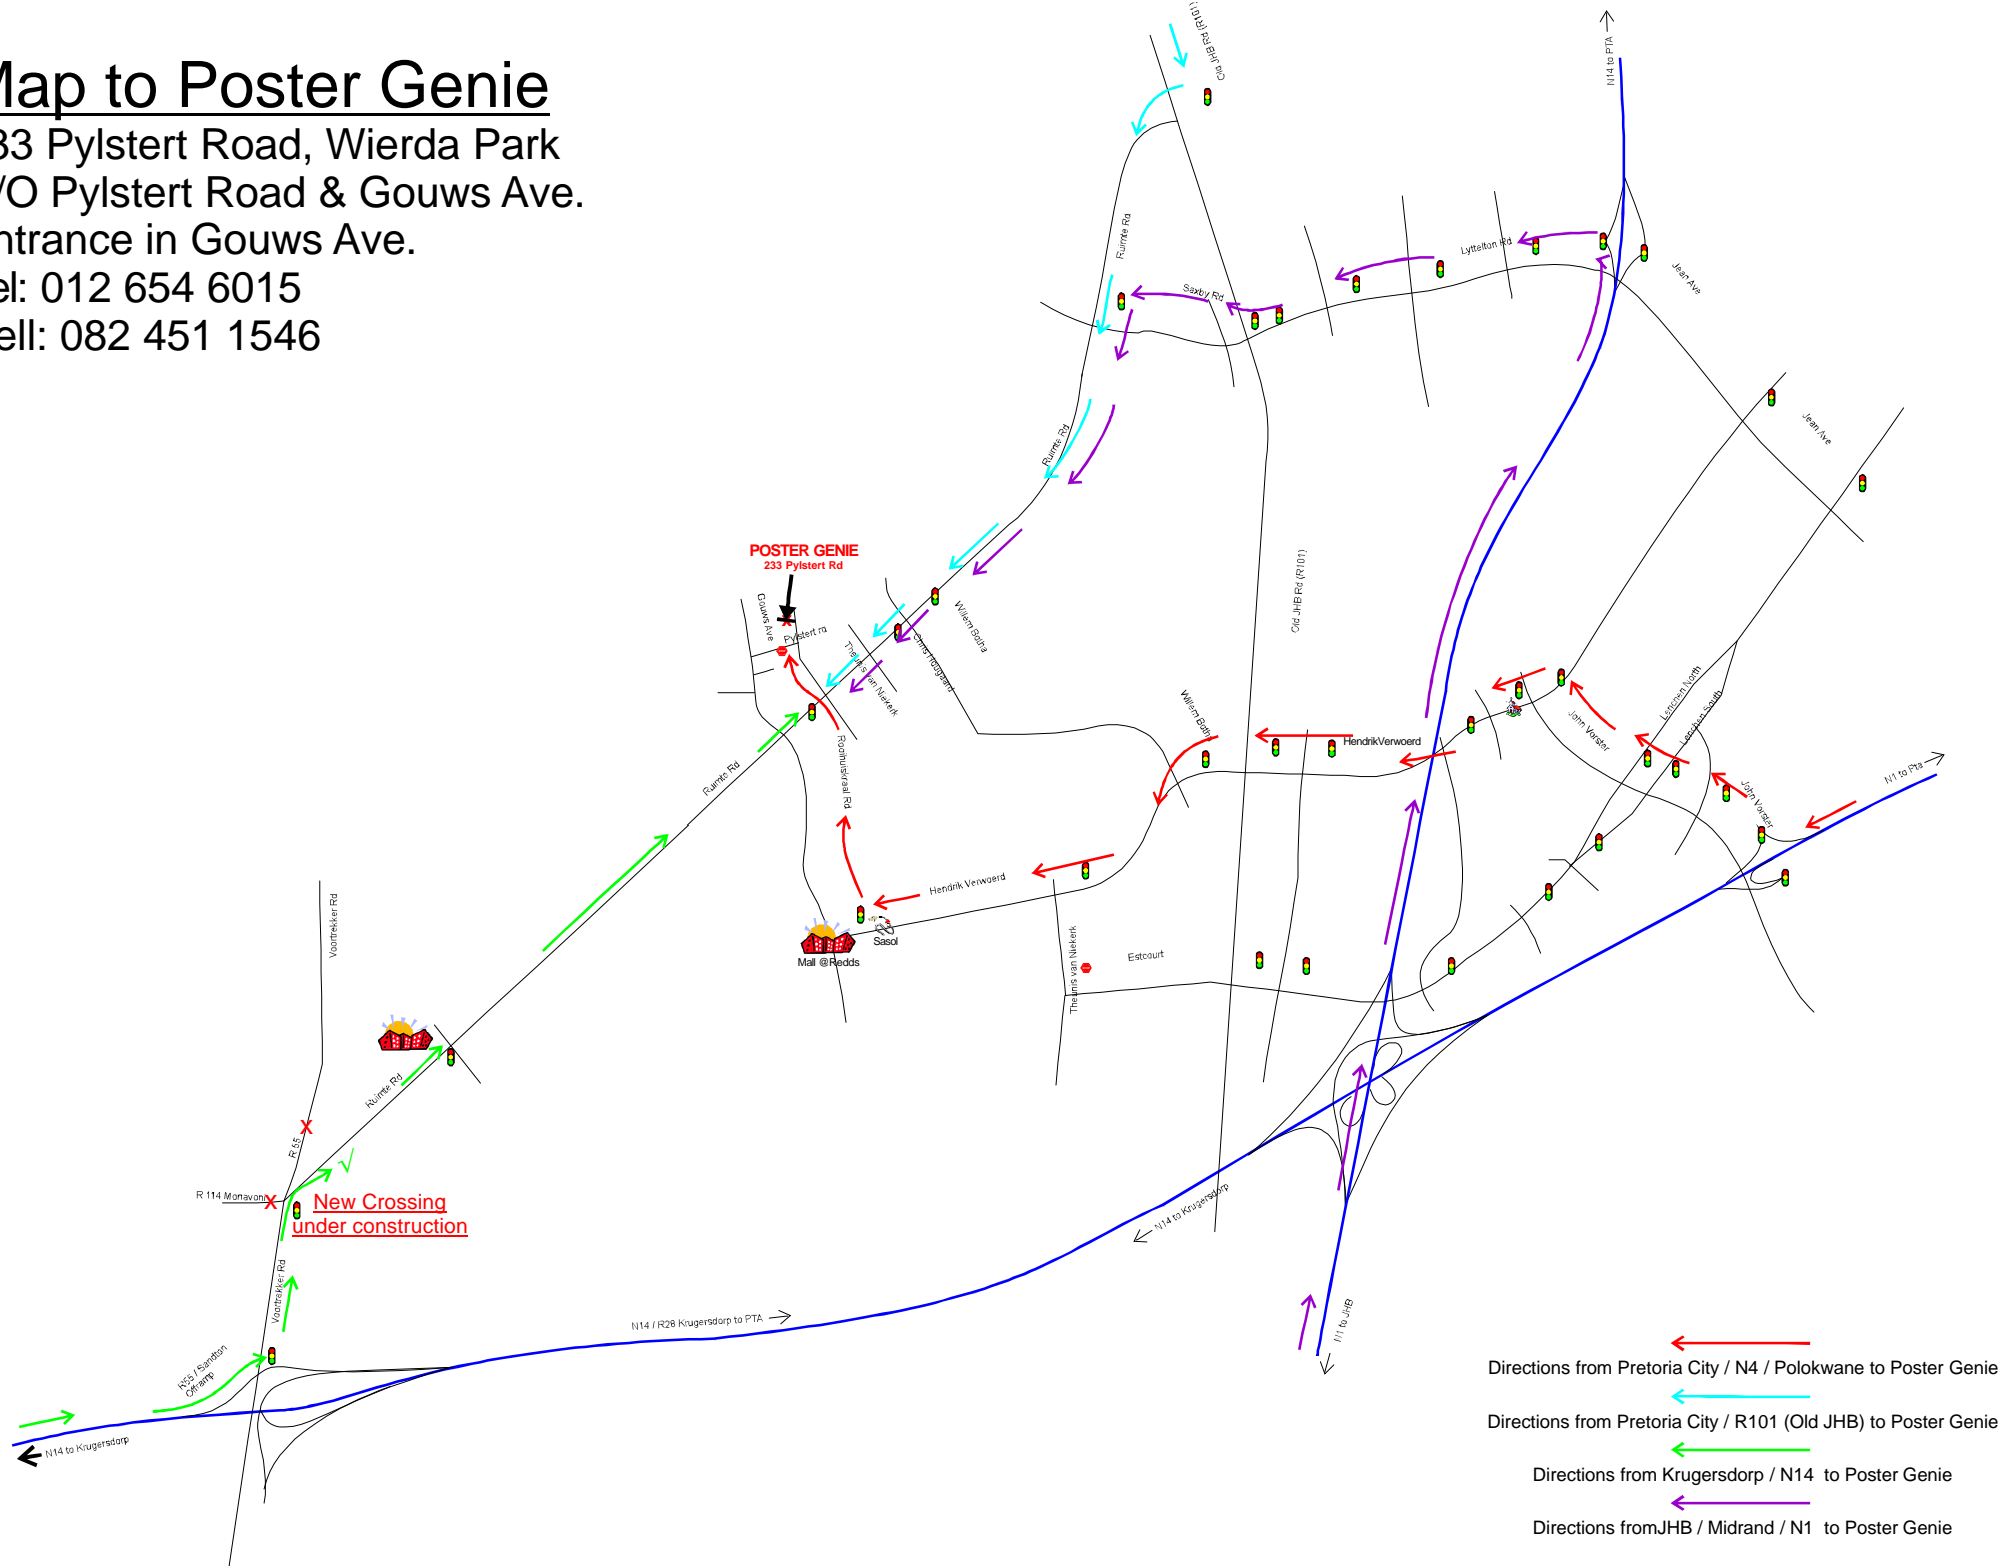

Map to Poster Genie

233 Pylstert Road, Wierda Park
C/O Pylstert Road & Gouws Ave.

Entrance in Gouws Ave.

Tel: 012 654 6015

Cell: 082 451 1546

- ← Directions from Pretoria City / N4 / Polokwane to Poster Genie
- ← Directions from Pretoria City / R101 (Old JHB) to Poster Genie
- ← Directions from Krugersdorp / N14 to Poster Genie
- ← Directions from JHB / Midrand / N1 to Poster Genie